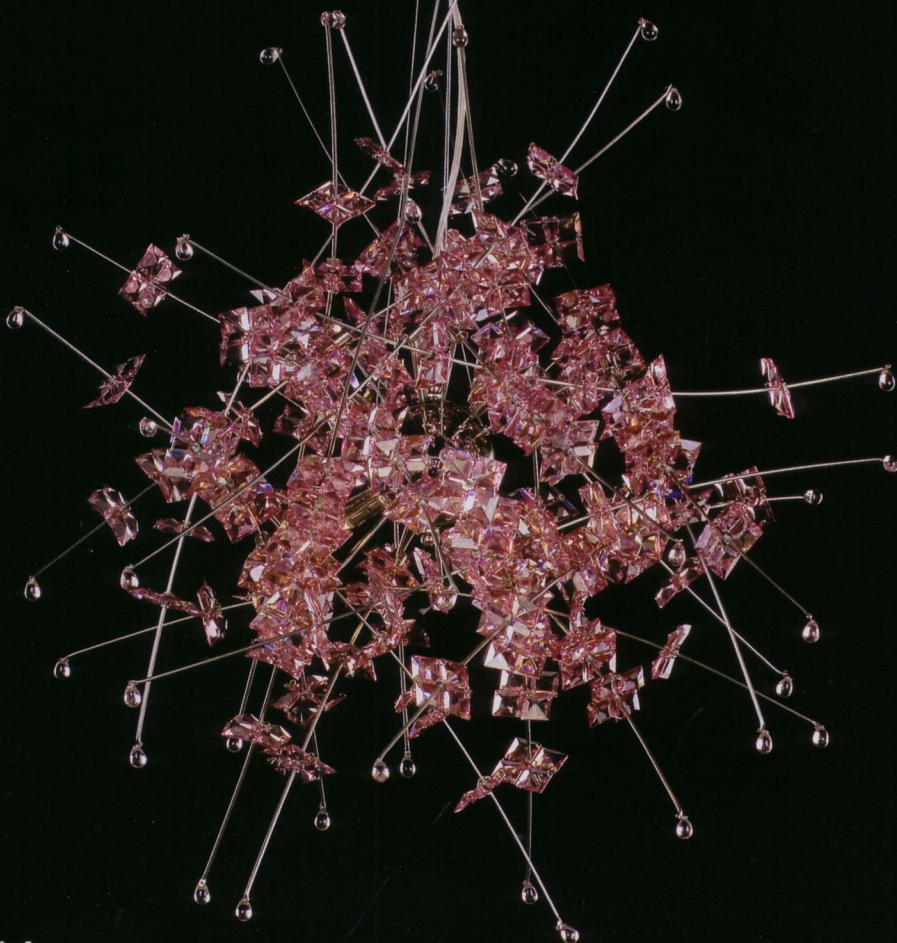

BOHEMIAN ART GLASS

CZ / 5009
9 Lights
Spread: 24"
Length: 24"

The items on this page take
Halogen Lamps #G9.

CZ / 5007 / AMETHYST
3 Lights
Spread: 31"
Length: 31"

shown in amethyst,
also available in crystal