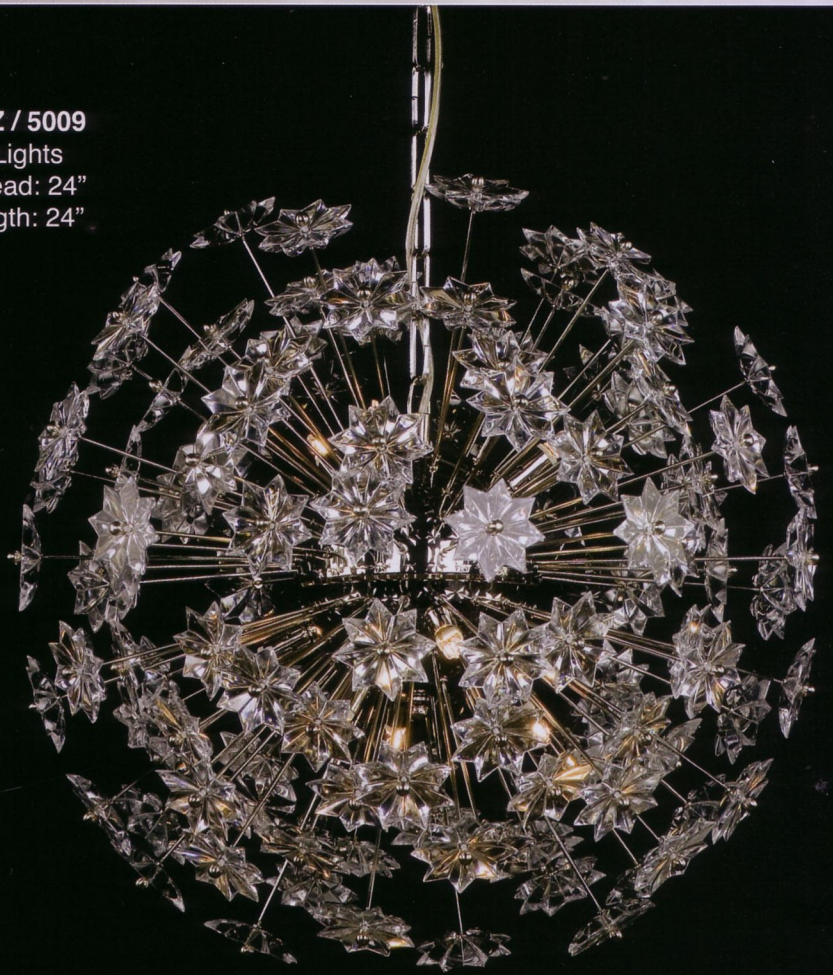

BOHEMIAN ART GLASS

CZ / 5009
9 Lights
Spread: 24"
Length: 24"

The items on this page take
Halogen Lamps #G9.

CZ / 5007 / AMETHYST
3 Lights
Spread: 31"
Length: 31"

shown in amethyst,
also available in crystal