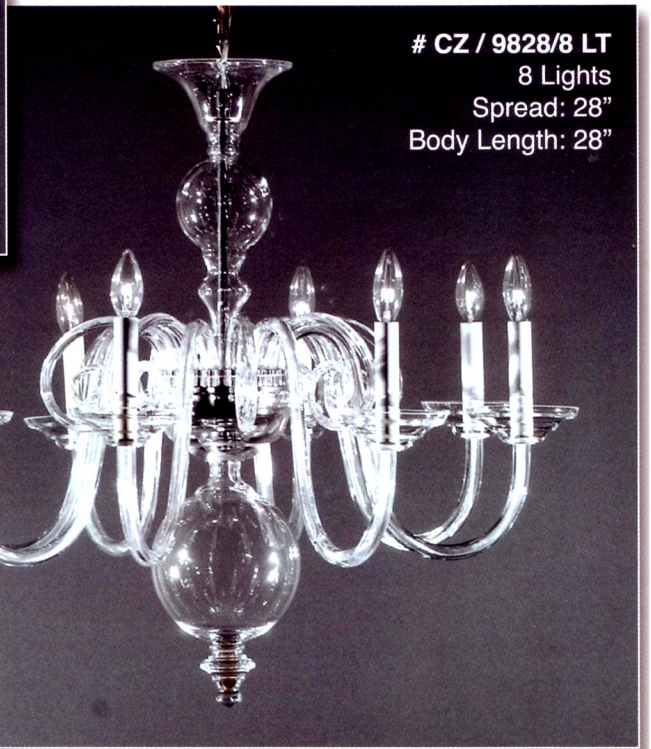

BOHEMIAN ART GLASS

CZ / 9826
6 Lights
Spread: 24"
Body Length: 24"

CZ / 9828/8 LT
8 Lights
Spread: 28"
Body Length: 28"

CZ / 9812
12 Lights
Spread: 36"
Body Length: 41"