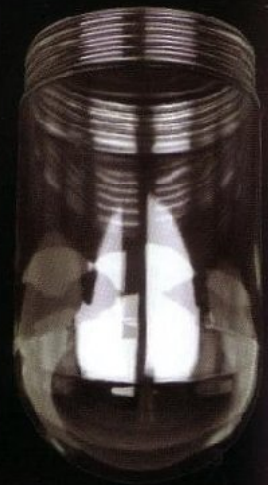

GLASS VAPOR GLOBES & DRUM SHADES

G939

Clear

Height: 5"

Threaded Fitter: 3-1/4"

G941

Frost

Height: 5"

Threaded Fitter: 3-1/4"

G952

Clear

Height: 7"

Threaded Fitter: 3-1/4"

G953

Frost

Height: 7"

Threaded Fitter: 3-1/4"

G943

Opal

Height: 6"

Diameter: 3-1/2"
Threaded Fitter: 3-1/4"

G948

Clear Ribbed

Height: 7"

Diameter: 3-1/4"
Threaded Fitter: 3-1/4"

G947

Clear

Height: 9"

Diameter: 4-7/8"
Threaded Fitter: 4-7/8"

K710-16 — *Satin Aluminum*

K710-31 — *Black Aluminum Ceiling Holder*
Approved for Wet Location
3-1/4" Threaded Holder