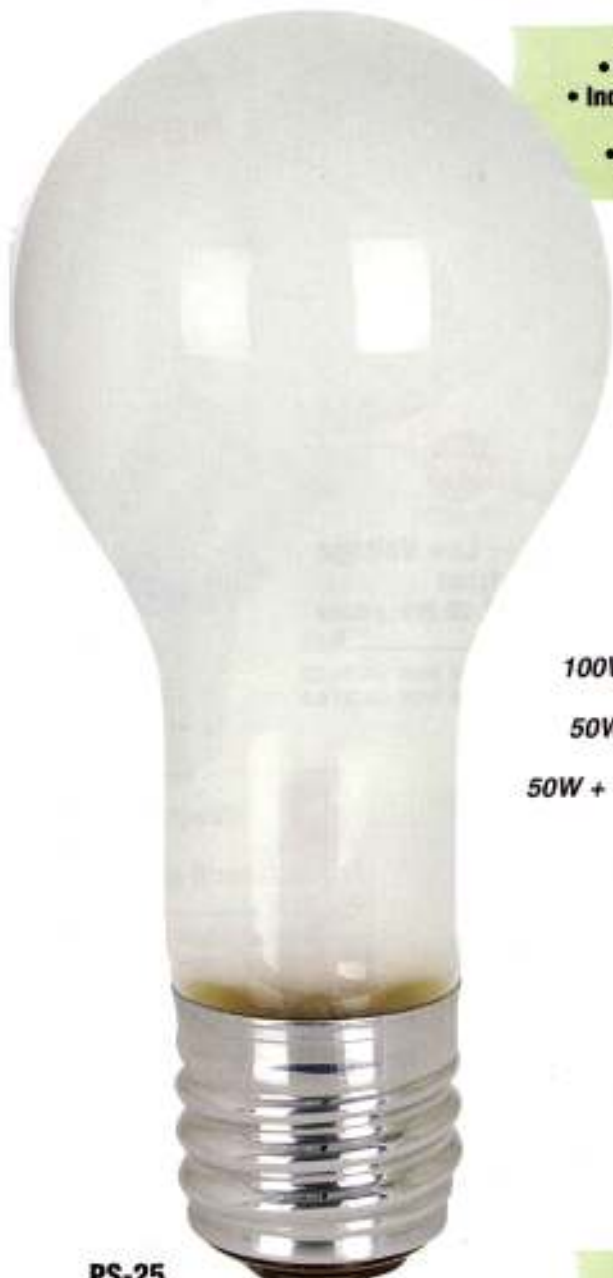

3-WAY MOGUL BULBS

3-Way
INCANDESCENT

- Premium Quality •
- Individually Packaged •
- Long Life •
- Aluminum Base •

**PS-25
Inside Frost
Mogul E-39 Aluminum Base**
Box
120 Volt 100/200/300 Watt **L6035**

100W Filament →
50W Filament →
50W + 100W = 150W

- Premium Quality •
- Individually Packaged •
- Long Life •
- Brass Base •

NEW!
**Low-Wattage
Alternative**

**PS-25
Soft White
Mogul E-39 Aluminum Base**
Box
120 Volt 50/100/150 Watt **L6033**

Wattage	Voltage	Bulb Part #	Type	Finish	Base	Code Abbreviation	Lumens	Avg. Rated Hours	M.O.L.	Pack Type	Master Carton/Inner Pack
50	120	L6033	PS-25	Soft White	Mogul (E-39)	50/100PS25/SW	580	2,000	6-3/4"	Box (1)	12
100							1,250				
150							1,850				
100	120	L6035	PS-25	Soft White	Mogul (E-39)	100/200PS25/F	1,285	1,250	6-3/4"	Box (1)	12
200							3,540				
300							4,925				